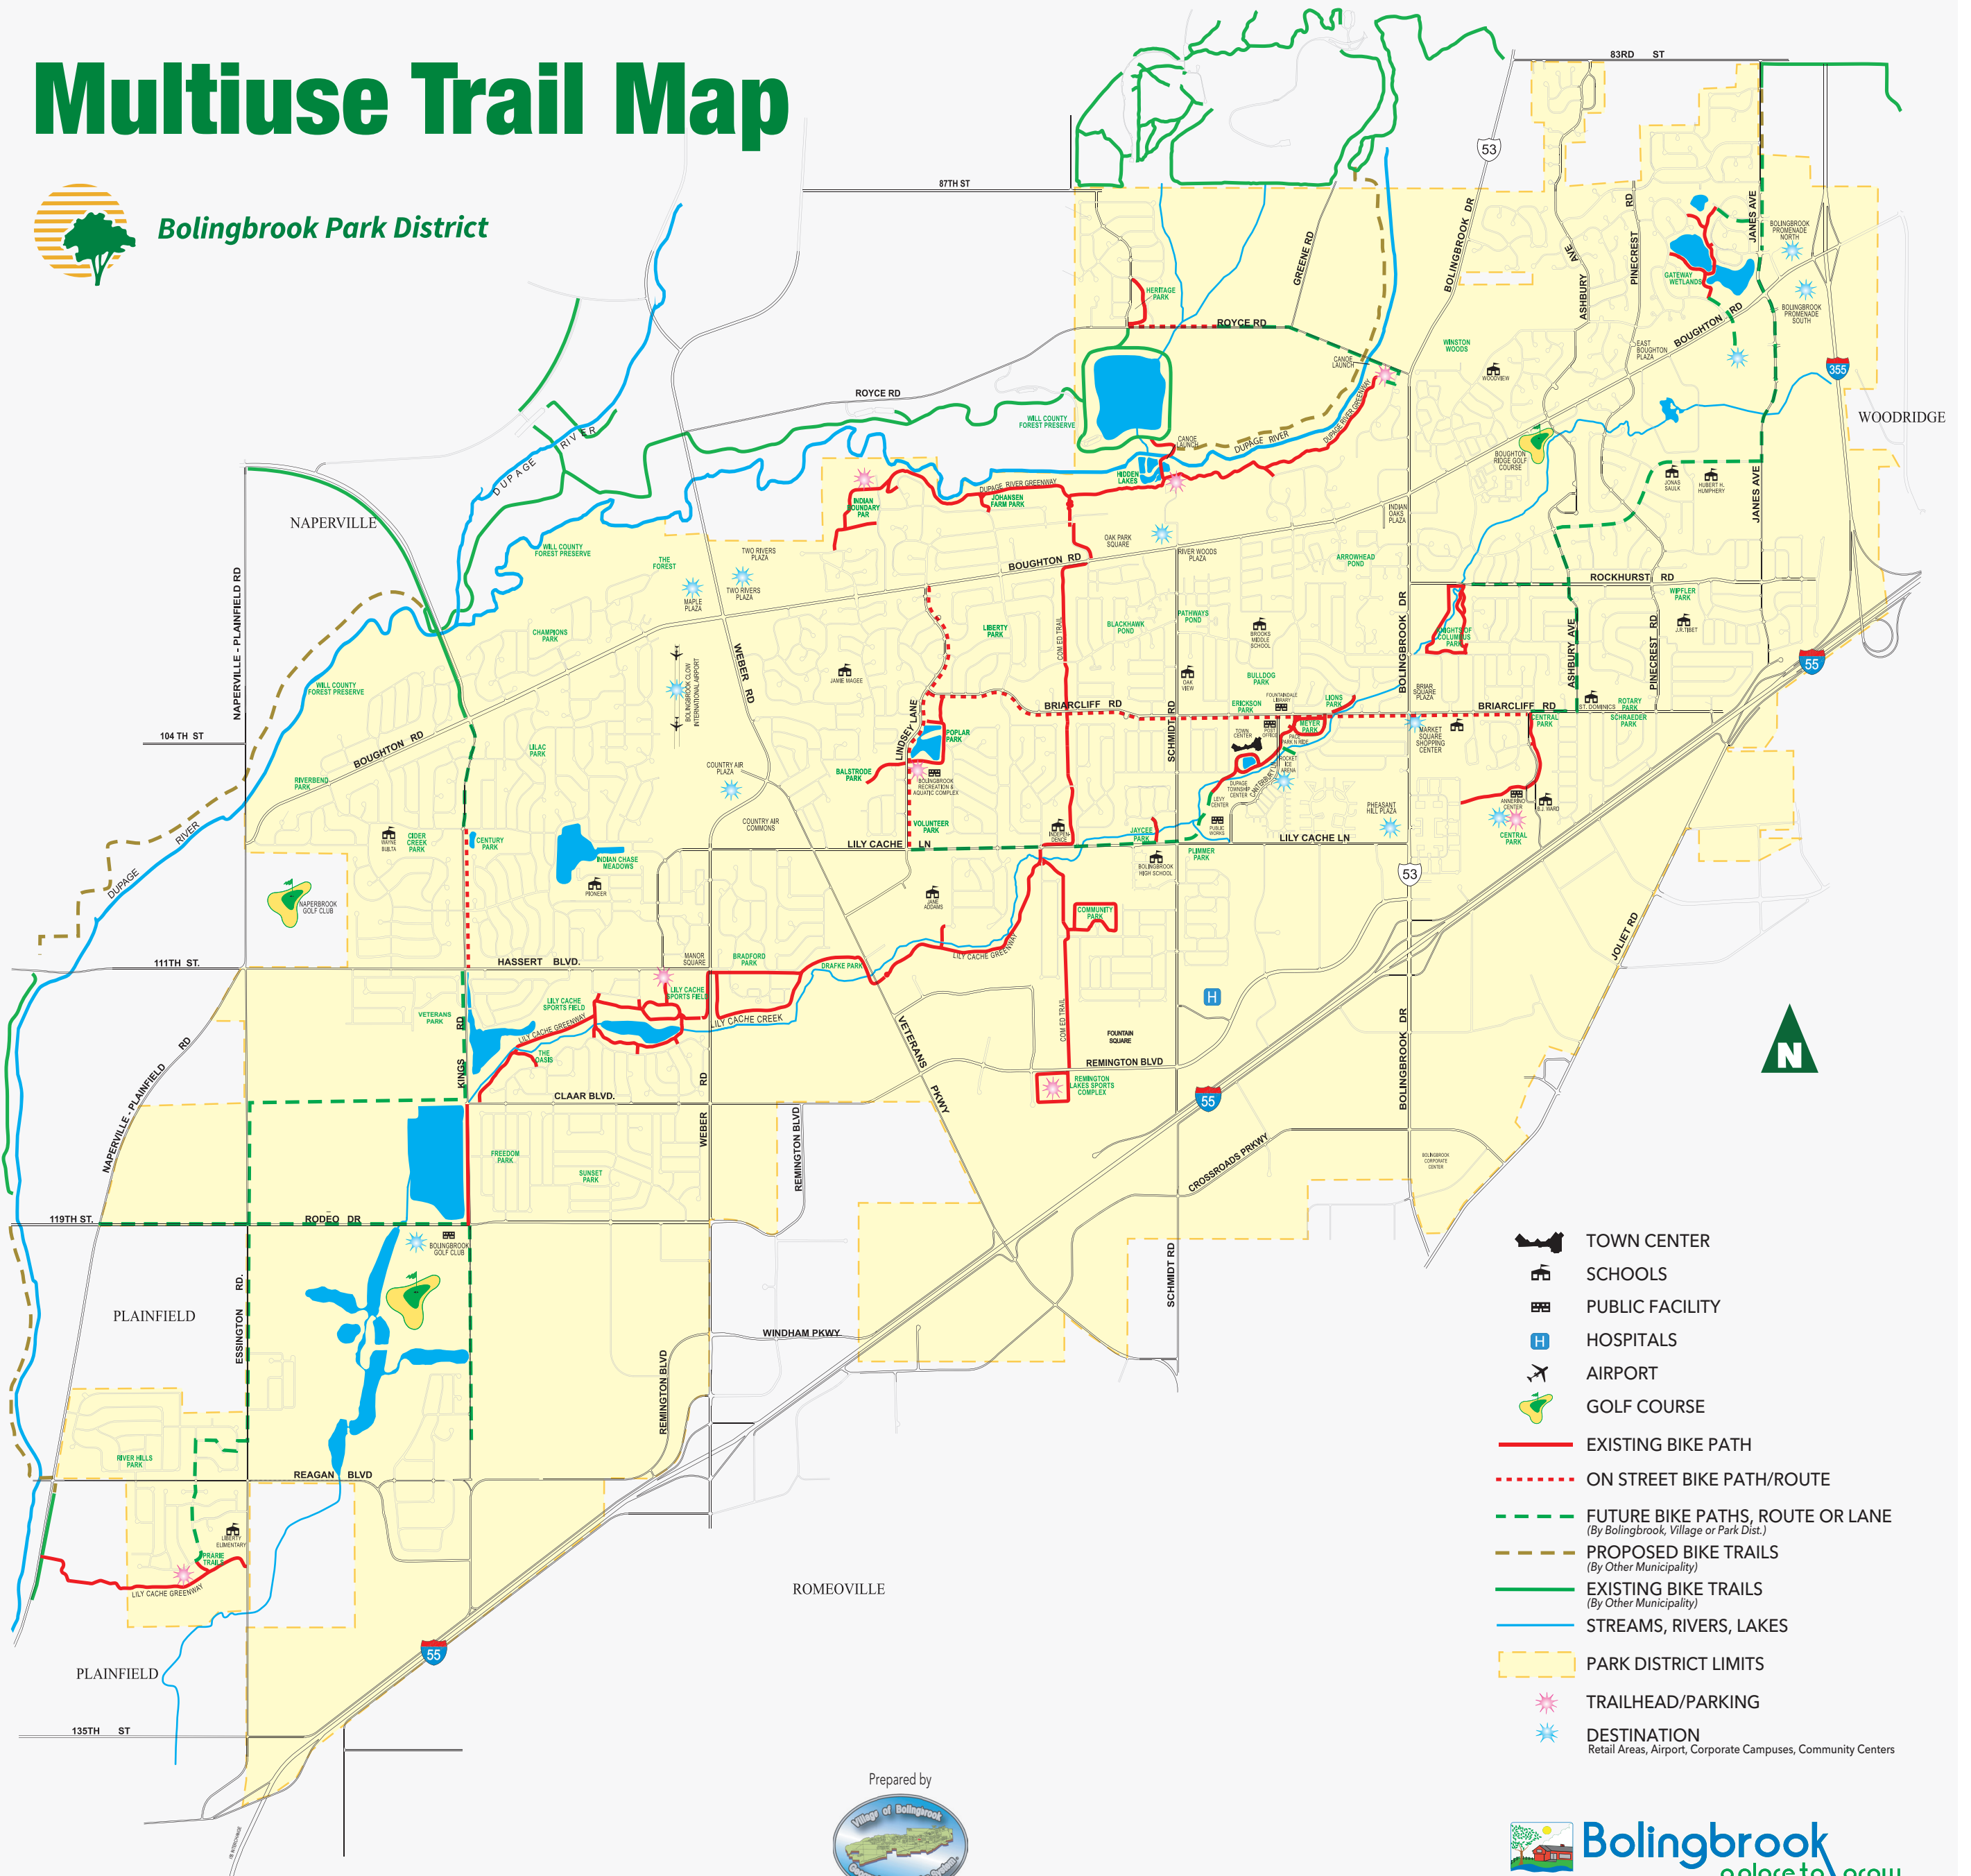

# Multiuse Trail Map

Bolingbrook Park District

- TOWN CENTER
- SCHOOLS
- PUBLIC FACILITY
- HOSPITALS
- AIRPORT
- GOLF COURSE
- EXISTING BIKE PATH
- ON STREET BIKE PATH/ROUTE
- FUTURE BIKE PATHS, ROUTE OR LANE  
*(By Bolingbrook, Village or Park Dist.)*
- PROPOSED BIKE TRAILS  
*(By Other Municipality)*
- EXISTING BIKE TRAILS  
*(By Other Municipality)*
- STREAMS, RIVERS, LAKES
- PARK DISTRICT LIMITS
- TRAILHEAD/PARKING
- DESTINATION  
*Retail Areas, Airport, Corporate Campuses, Community Centers*