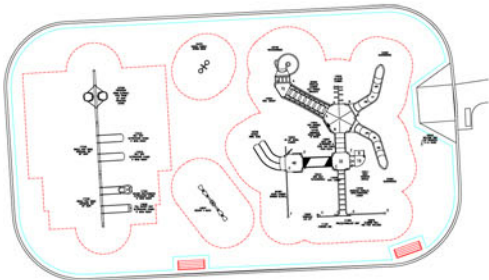

Spin Rocker

Culvert Climber

Rope Tower

Team Swing

Component Chart Item	Deck Height
Spiral Slide	8'
Double Wide slide	5'
Rope Tower	8'
Rock Challenge	8'
Cylinder Climber	6'
Culvert Climber	4'
Wheel panel	
Counter Panel	
N-R-G overhead rings and rungs	
N-R-G agility pods	
N-R-G web wall stepper	
N-R-G infinity climber	
Spin Rocker	
Team Swing	
Wave Slide	3'
Pod Climber	3'
Counter Panel	
Wheel Panel	
Finger Maze / Alphabet	
Swings 2 belt seats / 1 ADA seat / 1 tot	

Option B

Jaycee Park

Option 1

4-Seat Seesaw

Double Bobble Rider

landscape
structures®
PLAYLSI.COM

Leisure Products
(800) 526-6197

Lily Cache Park

Revolution Inclusive Spinner

Music Pieces

Mantis Zip Line

Diamond Climber

X Climb

Option C

Component Chart Item	Deck Height
Hypersonic slide	8'
Spiral Slide	8'
Double Wide slide	4'
Diamond Climber	8'
Rock Challenge Wall	8'
Bridge	8'
X Climb	6'
Cylinder Climber	5'
Infinity Climber	5'
Bumpy Climber	4'/8'
Wheel panel	
Play counter	
Hang out seat panel	
Revolution Spinner	
20M—66' mantis zip line	
Dragon Challenge	
Concerto Casaba small and medium	
Congas—three drums	
Swings 4 belt seats / 1 ADA seat / 1 tot	

Poplar Park

Free Styler

Component Chart Item	Deck Height
Spiral Slide	8'
Double Wide slide	4'
Wave Slide	5'
Rock Challenge	8'
Tree Climber	5'
Lumberjack climber	6'
Counter panel	
Telescope panel	
Hang out seat panel	
Log Balance Beam	
Log Steppers	
Log Cave Crawl	
Free Style Swing	
Stand n' Spin	
Solo Spin	
Swings 2 belt seats / 1 ADA seat / 1 tot	