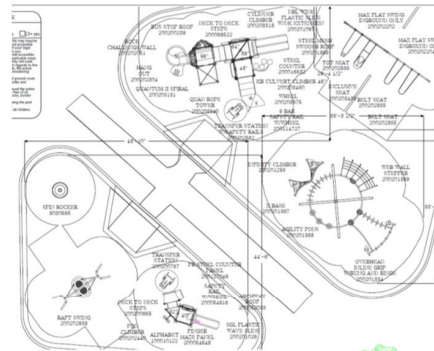

Spin Rocker

Culvert Climber

Rope Tower

Team Swing

Component Chart Item	Deck Height
Spiral Slide	8'
Double Wide slide	5'
Rope Tower	8'
Rock Challenge	8'
Cylinder Climber	6'
Culvert Climber	4'
Wheel panel	
Counter Panel	
N-R-G overhead rings and rungs	
N-R-G agility pods	
N-R-G web wall stepper	
N-R-G infinity climber	
Spin Rocker	
Team Swing	
Wave Slide	3'
Pod Climber	3'
Counter Panel	
Wheel Panel	
Finger Maze / Alphabet	
Swings 2 belt seats / 1 ADA seat / 1 tot	

Option B

Jaycee Park

Option 1

4-Seat Seesaw

Double Bobble Rider

landscape
structures®
PLAYLSI.COM

Leisure Products
(800) 526-6197

Lily Cache Park

Revolution Inclusive Spinner

Music Pieces

Mantis Zip Line

Diamond Climber

X Climb

Option C

Component Chart Item	Deck Height
Hypersonic slide	8'
Spiral Slide	8'
Double Wide slide	4'
Diamond Climber	8'
Rock Challenge Wall	8'
Bridge	8'
X Climb	6'
Cylinder Climber	5'
Infinity Climber	5'
Bumpy Climber	4'/8'
Wheel panel	
Play counter	
Hang out seat panel	
Revolution Spinner	
20M—66' mantis zip line	
Dragon Challenge	
Concerto Casaba small and medium	
Congas—three drums	
Swings 4 belt seats / 1 ADA seat / 1 tot	

Poplar Park

Free Styler

Component Chart Item	Deck Height
Spiral Slide	8'
Double Wide slide	4'
Wave Slide	5'
Rock Challenge	8'
Tree Climber	5'
Lumberjack climber	6'
Counter panel	
Telescope panel	
Hang out seat panel	
Log Balance Beam	
Log Steppers	
Log Cave Crawl	
Free Style Swing	
Stand n' Spin	
Solo Spin	
Swings 2 belt seats / 1 ADA seat / 1 tot	