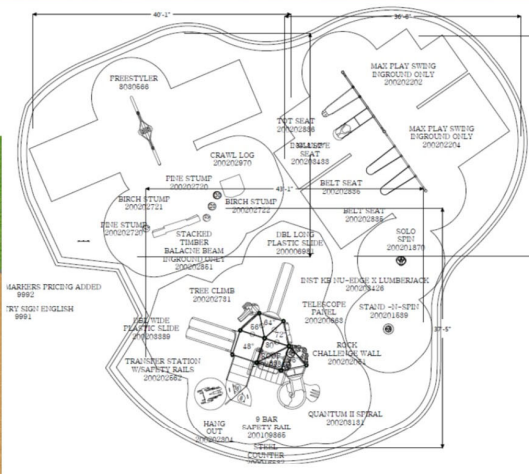

Revolution Inclusive Spinner

Music Pieces

Mantis Zip Line

Diamond Climber

X Climb

Option C

Component Chart Item	Deck Height
Hypersonic slide	8'
Spiral Slide	8'
Double Wide slide	4'
Diamond Climber	8'
Rock Challenge Wall	8'
Bridge	8'
X Climb	6'
Cylinder Climber	5'
Infinity Climber	5'
Bumpy Climber	4'/8'
Wheel panel	
Play counter	
Hang out seat panel	
Revolution Spinner	
20M—66' mantis zip line	
Dragon Challenge	
Concerto Casaba small and medium	
Congas—three drums	
Swings 4 belt seats / 1 ADA seat / 1 tot	

Poplar Park

Free Styler

Component Chart Item	Deck Height
Spiral Slide	8'
Double Wide slide	4'
Wave Slide	5'
Rock Challenge	8'
Tree Climber	5'
Lumberjack climber	6'
Counter panel	
Telescope panel	
Hang out seat panel	
Log Balance Beam	
Log Steppers	
Log Cave Crawl	
Free Style Swing	
Stand n' Spin	
Solo Spin	
Swings 2 belt seats / 1 ADA seat / 1 tot	