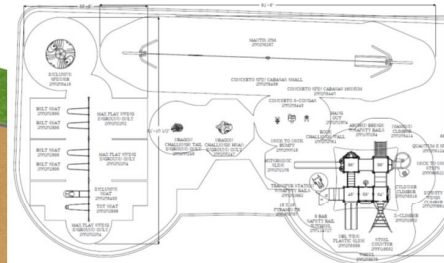

Revolution Inclusive Spinner

Music Pieces

Mantis Zip Line

Diamond Climber

X Climb

Option C

Component Chart Item	Deck Height
Hypersonic slide	8'
Spiral Slide	8'
Double Wide slide	4'
Diamond Climber	8'
Rock Challenge Wall	8'
Bridge	8'
X Climb	6'
Cylinder Climber	5'
Infinity Climber	5'
Bumpy Climber	4'/8'
Wheel panel	
Play counter	
Hang out seat panel	
Revolution Spinner	
20M—66' mantis zip line	
Dragon Challenge	
Concerto Casaba small and medium	
Congas—three drums	
Swings 4 belt seats / 1 ADA seat / 1 tot	

Poplar Park

Free Styler

Component Chart Item	Deck Height
Spiral Slide	8'
Double Wide slide	4'
Wave Slide	5'
Rock Challenge	8'
Tree Climber	5'
Lumberjack climber	6'
Counter panel	
Telescope panel	
Hang out seat panel	
Log Balance Beam	
Log Steppers	
Log Cave Crawl	
Free Style Swing	
Stand n' Spin	
Solo Spin	
Swings 2 belt seats / 1 ADA seat / 1 tot	