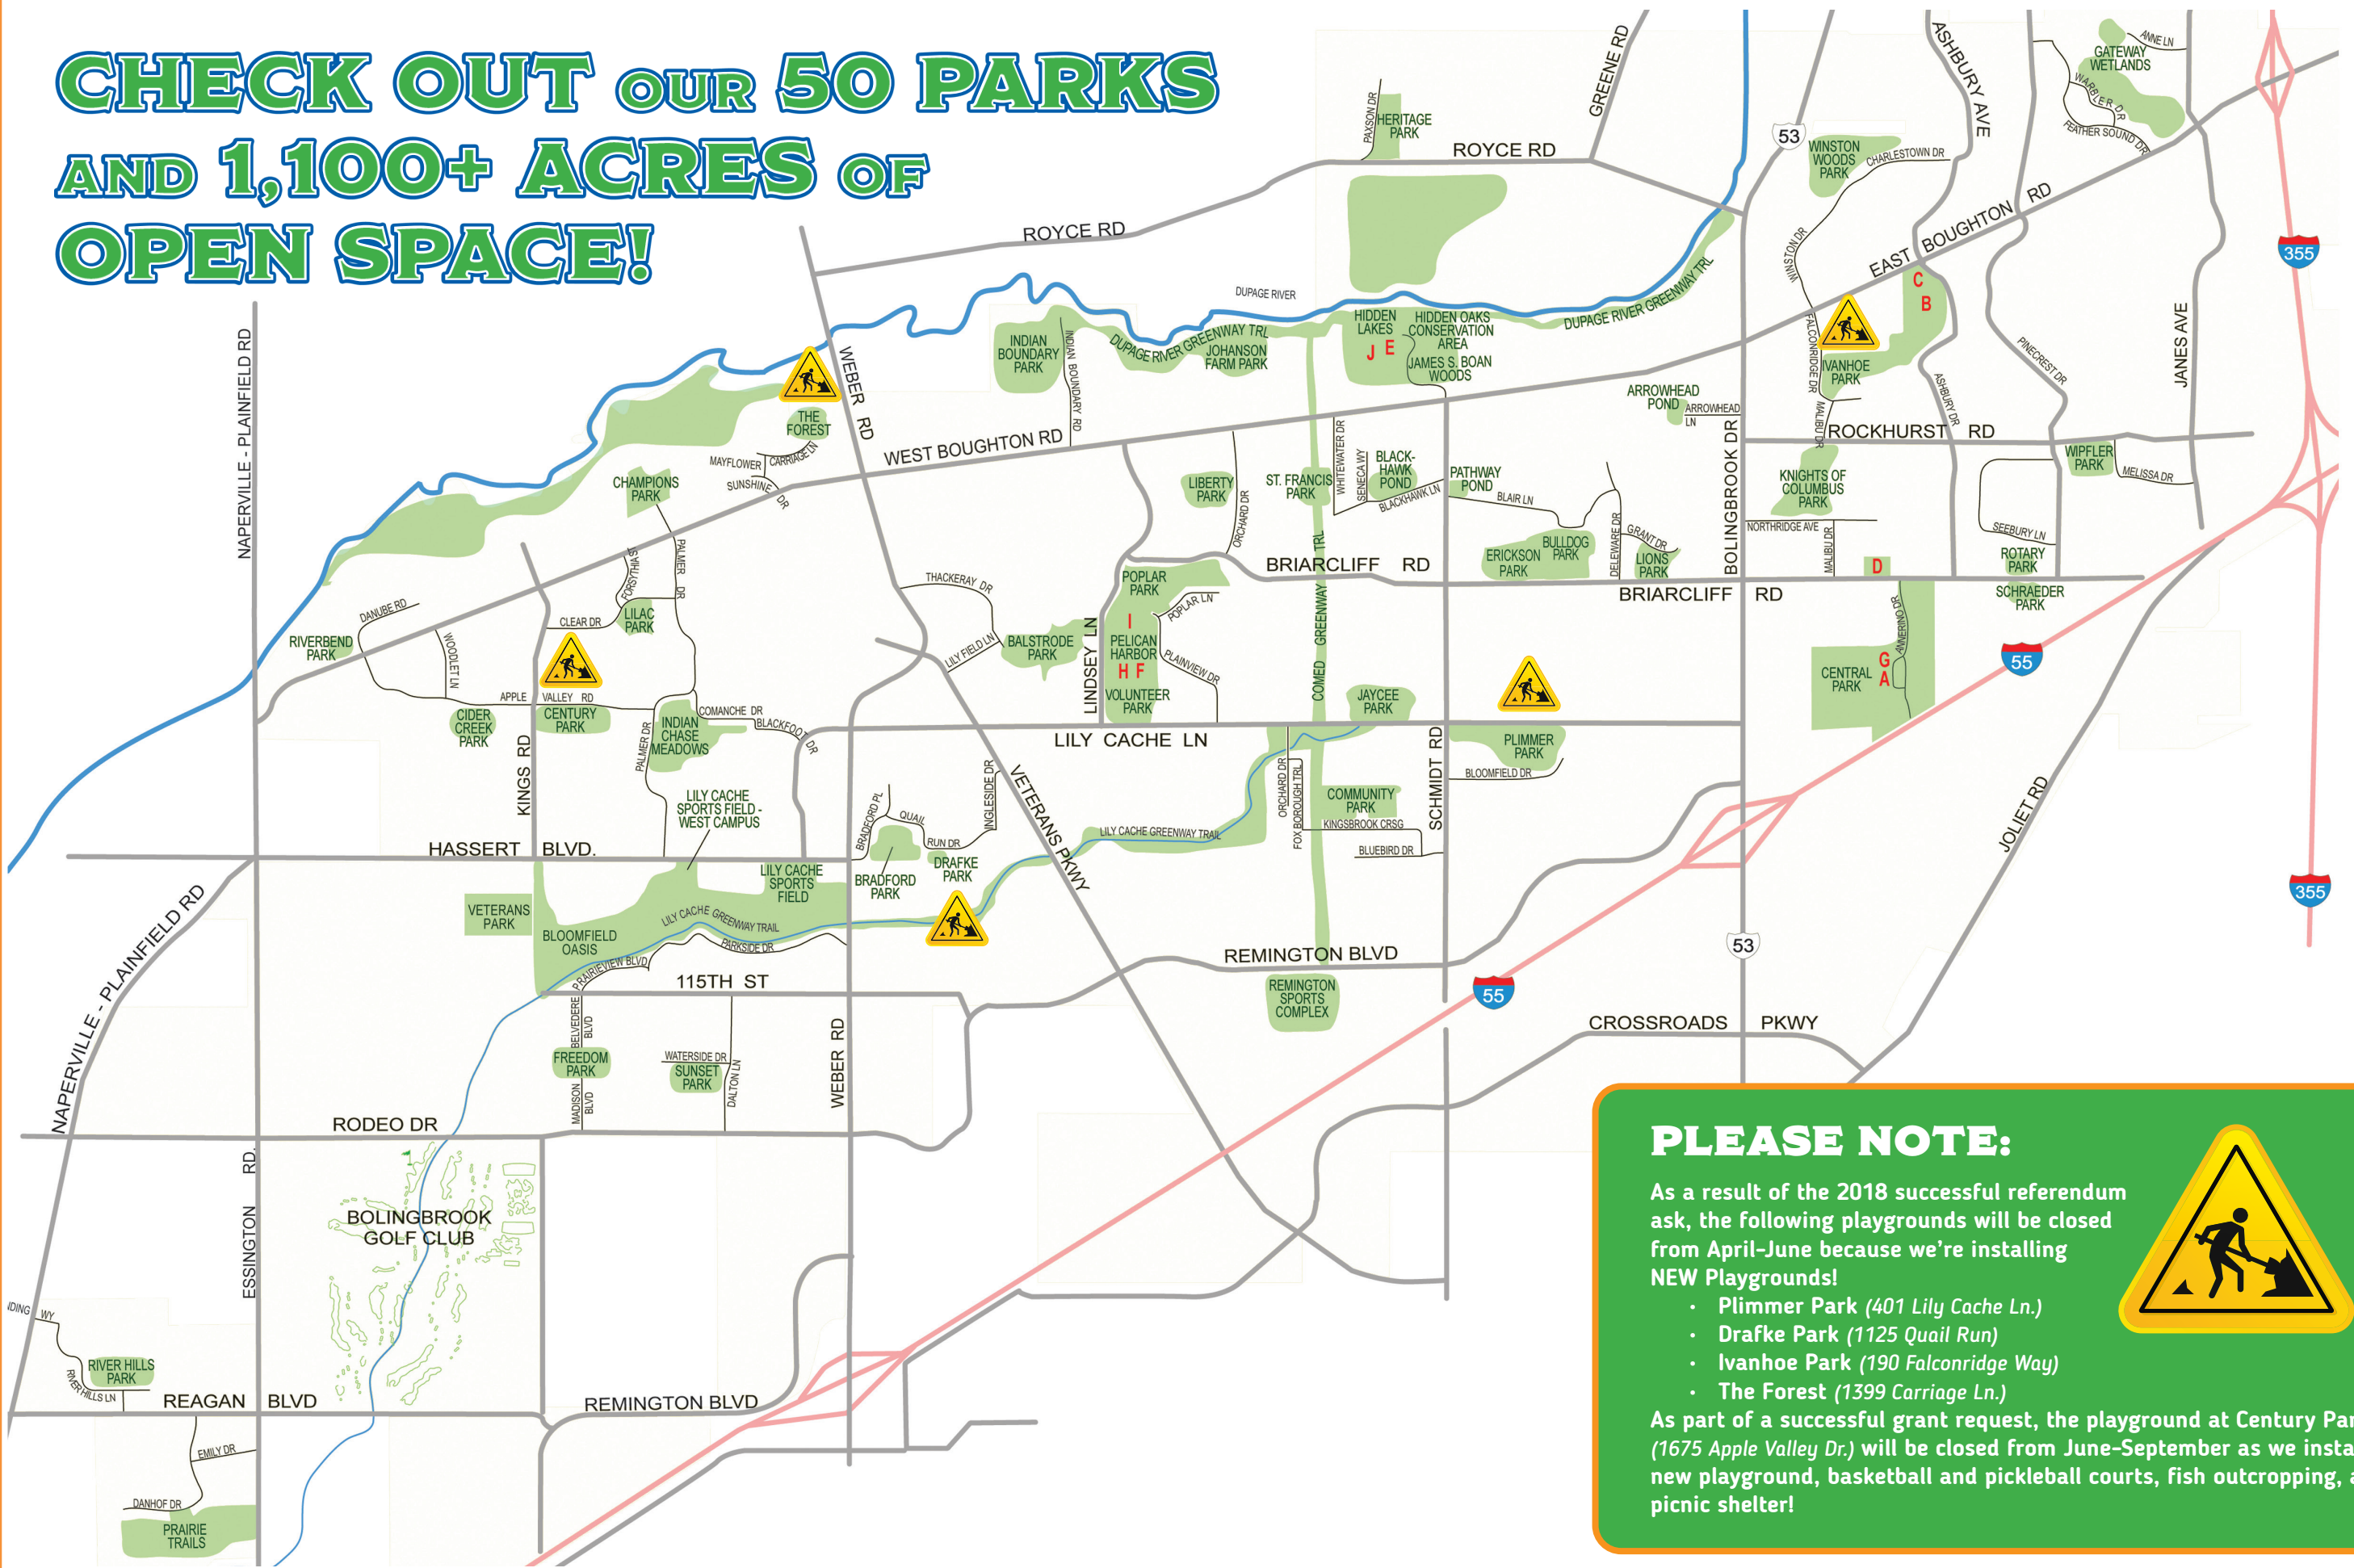

# CHECK OUT OUR 50 PARKS AND 1,100+ ACRES OF OPEN SPACE!

**PLEASE NOTE:**

As a result of the 2018 successful referendum ask, the following playgrounds will be closed from April-June because we're installing NEW Playgrounds!

- Plimmer Park (401 Lily Cache Ln.)
- Drafke Park (1125 Quail Run)
- Ivanhoe Park (190 Falconridge Way)
- The Forest (1399 Carriage Ln.)

As part of a successful grant request, the playground at Century Park (1675 Apple Valley Dr.) will be closed from June-September as we install a new playground, basketball and pickleball courts, fish outcropping, and picnic shelter!